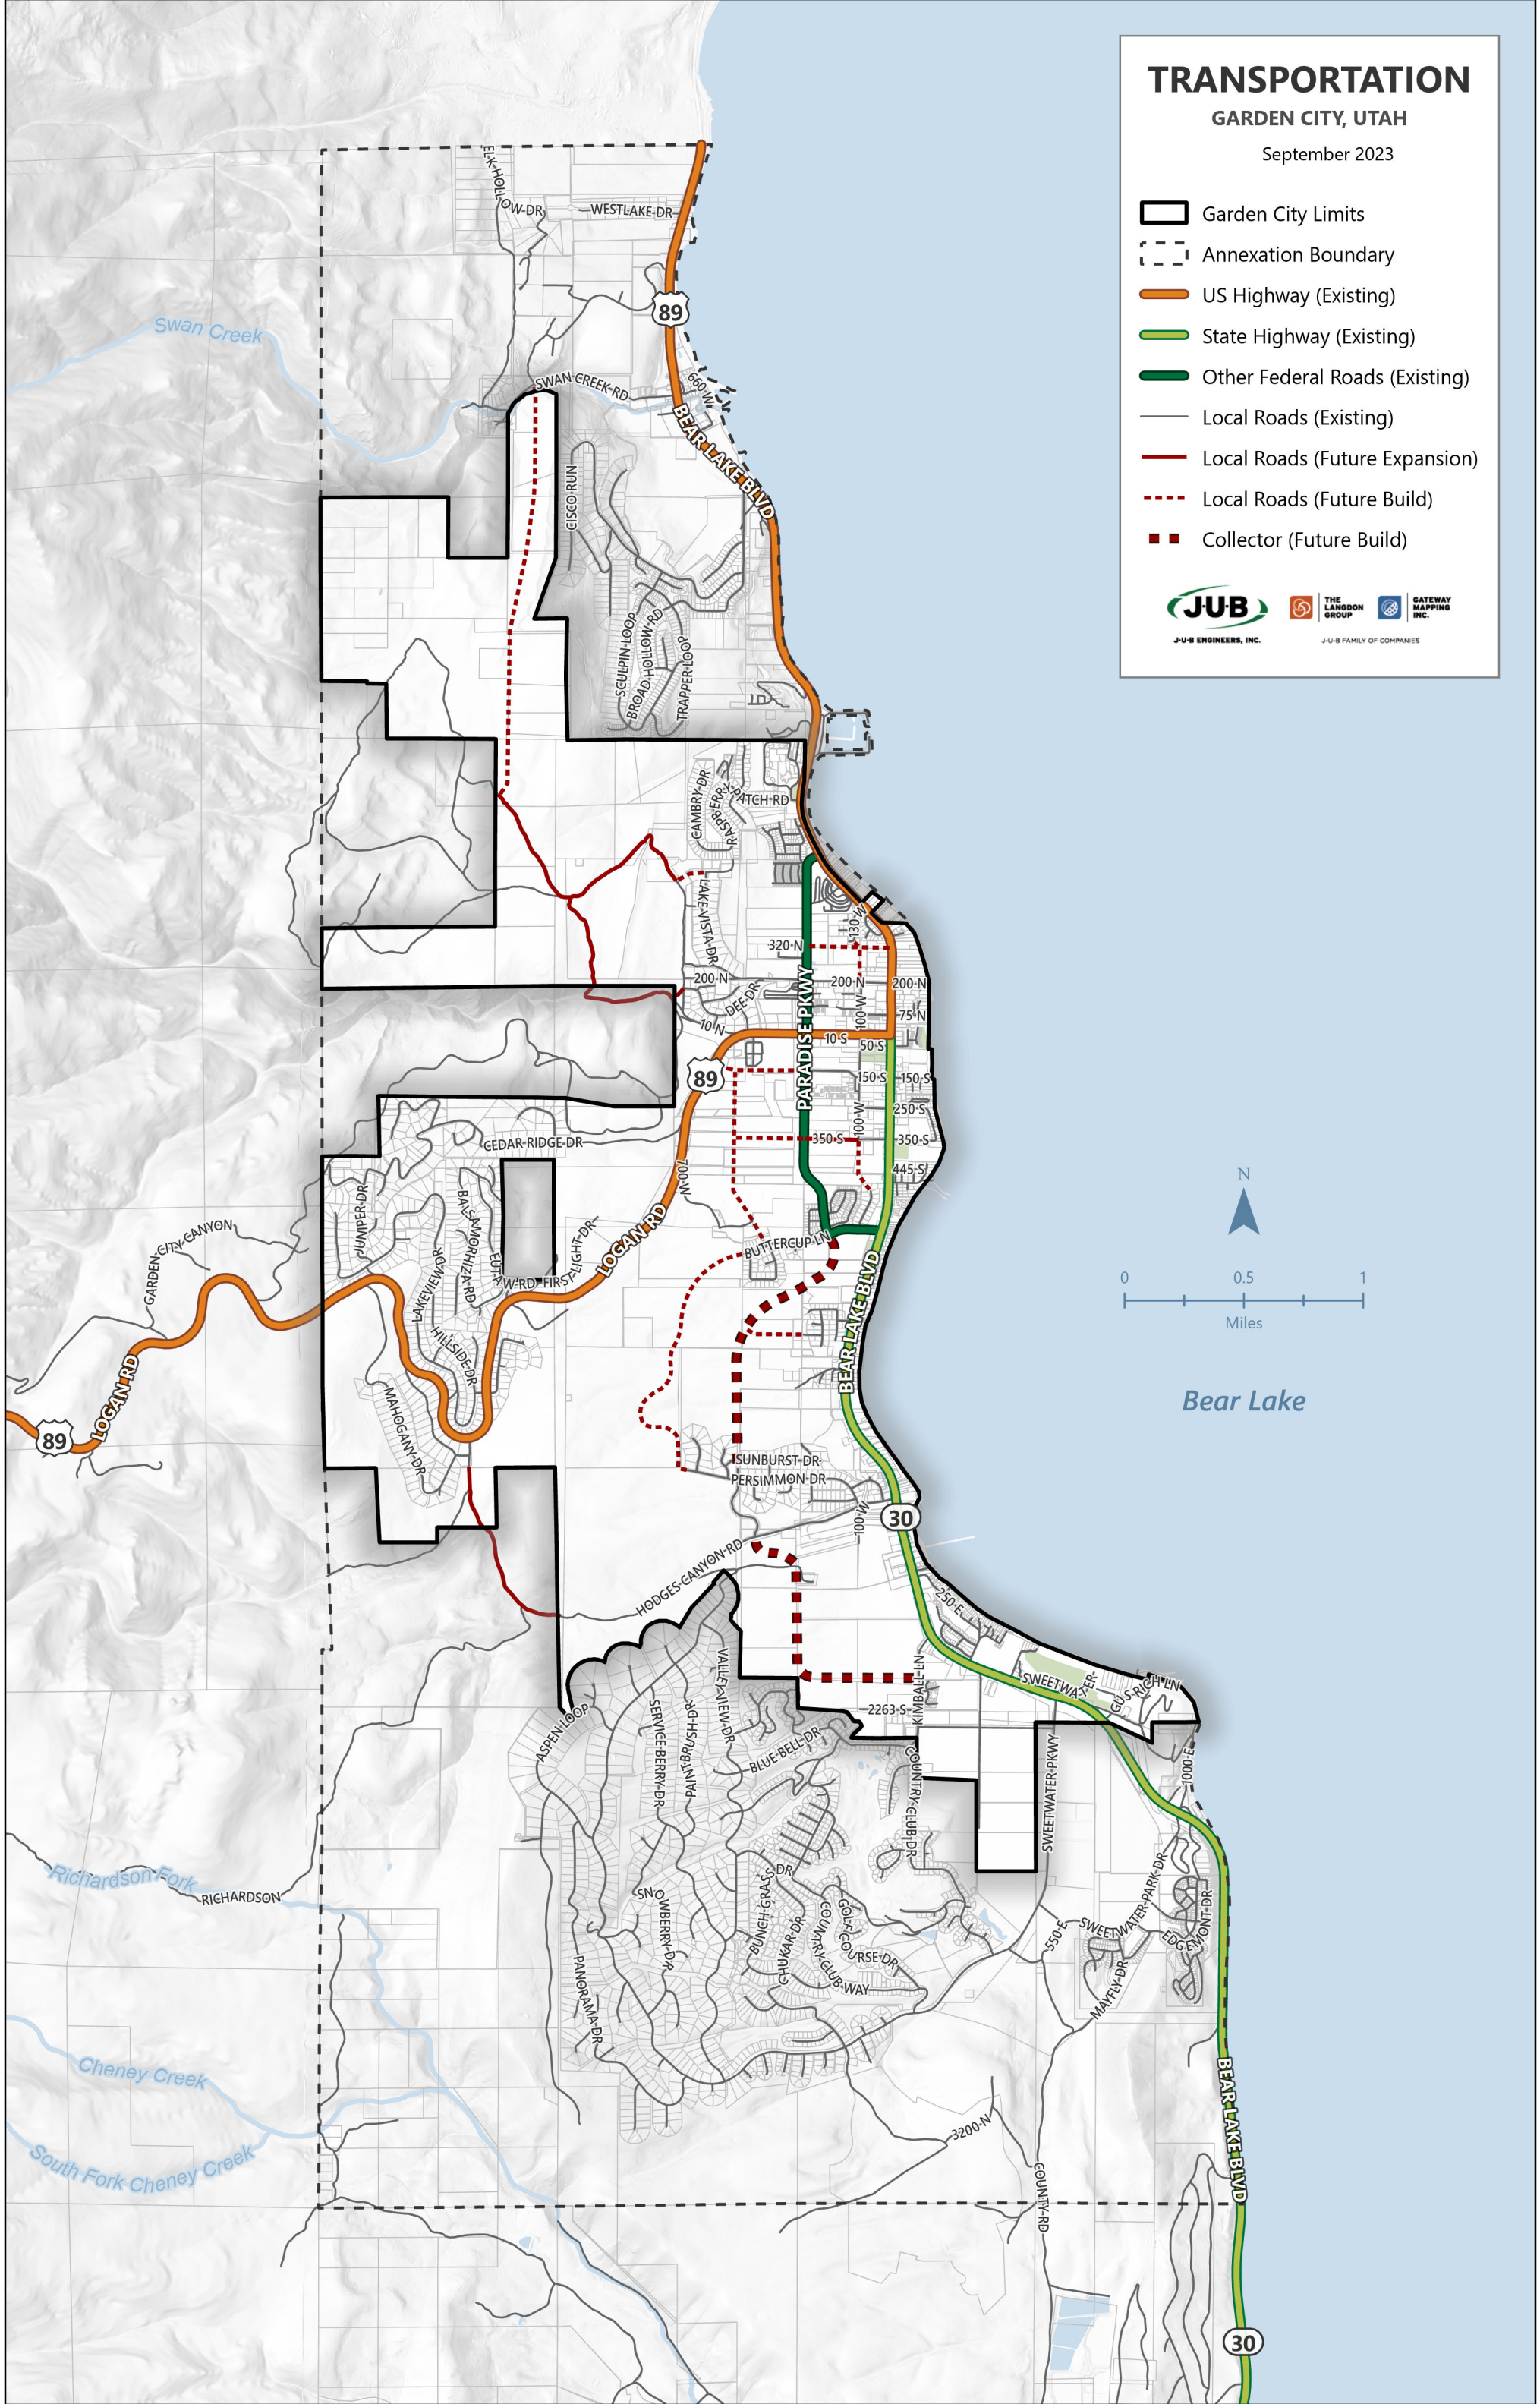

TRANSPORTATION

GARDEN CITY, UTAH

September 2023

- Garden City Limits
- Annexation Boundary
- US Highway (Existing)
- State Highway (Existing)
- Other Federal Roads (Existing)
- Local Roads (Existing)
- Local Roads (Future Expansion)
- Local Roads (Future Build)
- Collector (Future Build)

J-U-B FAMILY OF COMPANIES

Bear Lake